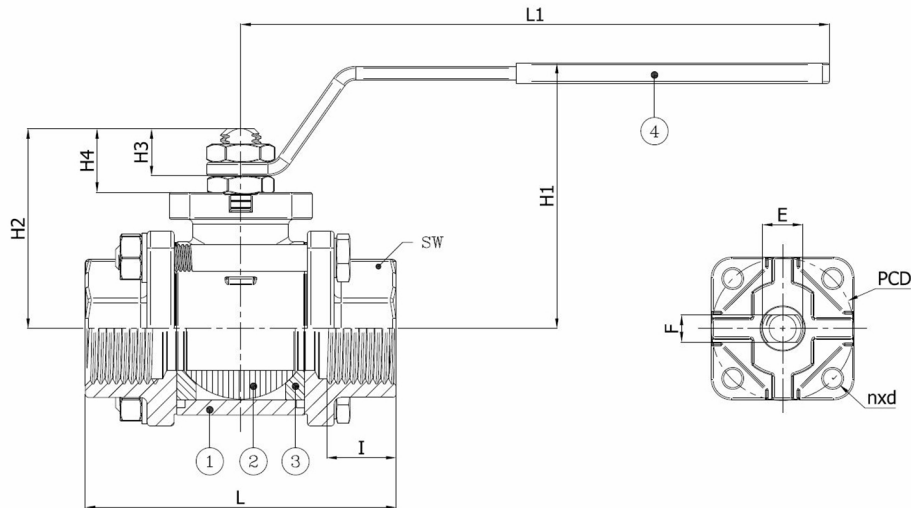

## BV3-6666T-BSP - Lever

Ball valve with 3-pce body, full bore, BSP threaded F/F ISO7/1-Rp, ISO 5211 mounting platform, with lever  
Face to Face Standard: Factory standard

Item Number	Belven Ref.
036277T1008	BV3-6666T-BSP - 1/4" - LEVER
036277T1010	BV3-6666T-BSP - 3/8" - LEVER
036277T1015	BV3-6666T-BSP - 1/2" - LEVER
036277T1020	BV3-6666T-BSP - 3/4" - LEVER
036277T1025	BV3-6666T-BSP - 1" - LEVER
036277T1032	BV3-6666T-BSP - 1 1/4" - LEVER
036277T1040	BV3-6666T-BSP - 1 1/2" - LEVER
036277T1050	BV3-6666T-BSP - 2" - LEVER

DN/Size	L	H1	H2	H3	H4	I	L1	SW	E	F	ISO	PCD	n x d	Press.Cl.	Weight(kg)
DN008 (1/4")	57	50	35	9	13,5	11	110	22	8	5				PN64	0.30
DN010 (3/8")	57	50	35	9	13,5	11,4	110	22	8	5				PN64	0.30
DN015 (1/2")	65	64	47	10	15	15	131	27	10	7	F03	36	4 x 6	PN64	0.50
DN020 (3/4")	76	68	52	10	16	16,3	131	32	10	7	F04	42	4 x 5,5	PN40	0.70
DN025 (1")	92	79	60	12,5	19,5	19,1	174	41	12	8	F04	42	4 x 6	PN40	1.20
DN032 (1 1/4")	106	83	64	12,5	19,5	21,4	174	50	12	8	F04	42	4 x 5,5	PN25	1.70
DN040 (1 1/2")	116	100	79	16,5	24	21,5	250	55	16	10	F05	50	4 x 6,5	PN25	2.50
DN050 (2")	136	107	86	16,5	24	25,7	250	70	16	10	F05	50	4 x 6,5	PN25	3.90