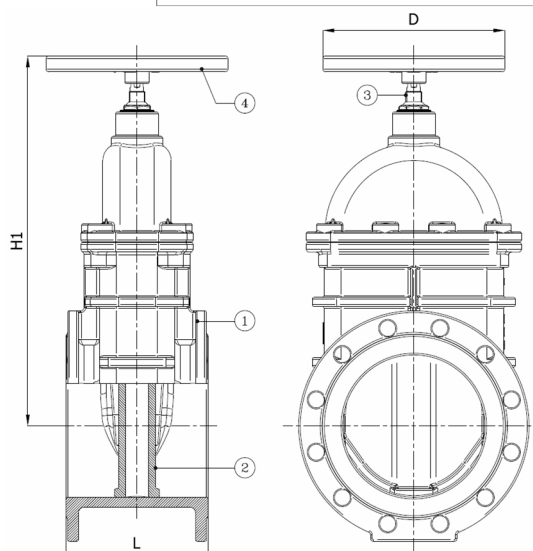

BV49-3434E-F4-PN10 - Volant

Vanne à coin, à brides PN10, opercule caoutchouc, F4 longueur courte, avec volant, temp. max. 80°C

Norme d'écartement: EN 558-1 série 14

N° d'article	Réf. Belven
BV49-3434E-F4-PN10	
BV49-3434E-F4-PN10 - NOT PUBLISHED A3-A4	
BV49-3434E-F4-PN10-BS NOT PUBLISHED A3-A4	
BV49-3434E-F4-PN16 DN040-DN150	
BV49-3434E-F4-PN16 DN040-DN150 NOT PUBLISHED A3-A4	
BV49-3434E-F4-PN16 DN200-DN600	
BV49-3434E-F4-PN16 DN200-DN600 NOT PUBLISHED A3-A4	
BV49-3434E-F4-PN16-BS DN050-DN300 NOT PUBLISHED A4	
BV49-3434E-F4-PN16-BS DN350-DN600 NOT PUBLISHED A4	
BV49-3434E-F5-PN10 NOT PUBLISHED A4	
BV49-3434E-F5-PN10-BS NOT PUBLISHED A4	
BV49-3434E-F5-PN16 DN040-DN150 NOT PUBLISHED A4	
BV49-3434E-F5-PN16 DN200-DN600 NOT PUBLISHED A4	
BV49-3434E-F5-PN16-BS DN050-DN300 NOT PUBLISHED A4	
BV49-3434E-F5-PN16-BS DN350-DN600 NOT PUBLISHED A4	
BV49A-3434B-F4-PN10 DN200+250 PUBLISHED	
BV49A-3434B-F4-PN16 DN040-DN150	
BV49A-3434B-F4-PN16 DN200-DN600 NOT PUBLISHED A4	
BV49A-3434B-F5-PN10 NOT PUBLISHED A4	
BV49A-3434B-F5-PN16 DN040-DN150	
BV49A-3434B-F5-PN16 DN200-DN600	

Fiche Technique

BV49-3434E-F4-PN10 - Volant

DN/Pouce	Cl. press.	Poids(kg)
	PN10	
	PN16	

Belven N.V.

Blokhuisstraat 24 | 2800 Mechelen | Belgium

Tel. 015 29 40 70 | Fax. 015 20 14 13 | info@belven.com | www.belven.com