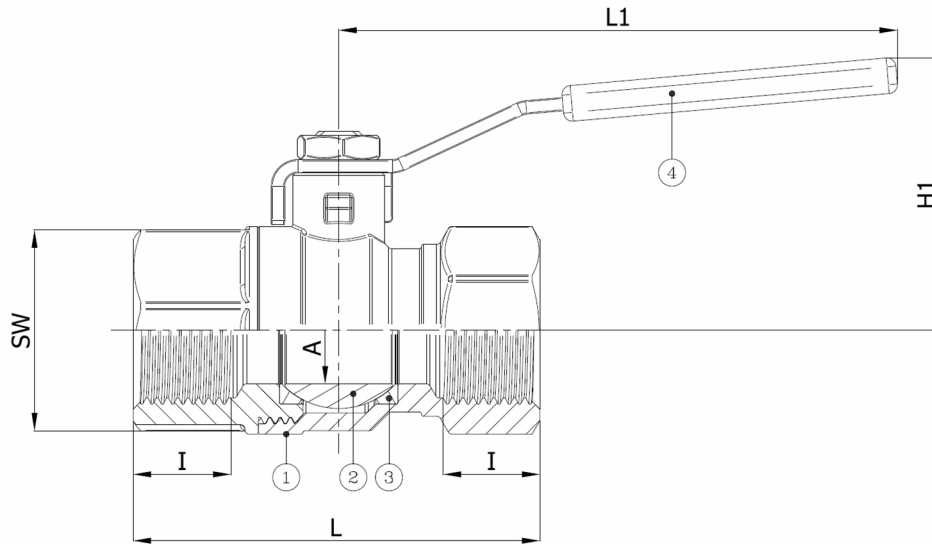

# Technical Product Sheet

## BV2-VN3000HTB-BSP(F/F)

Brass 2-way ball valve for gas applications, threaded F/F ISO 7/1-Rp, with lever

Face to Face Standard: Factory standard

Item Number	Belven Ref.
024112T3015	BV2-VN3000HTB-BSP(F/F) - 1/2" - LEVER
024112T3020	BV2-VN3000HTB-BSP(F/F) - 3/4" - LEVER
024112T3025	BV2-VN3000HTB-BSP(F/F) - 1" - LEVER
024112T3032	BV2-VN3000HTB-BSP(F/F) - 1 1/4" - LEVER
024112T3040	BV2-VN3000HTB-BSP(F/F) - 1 1/2" - LEVER
024112T3050	BV2-VN3000HTB-BSP(F/F) - 2" - LEVER

DN/Size	L	H1	A	I	L1	SW	Press.Cl.	Weight(kg)
DN015 (1/2")	76	42	14	15	95	27	PN5	0.28
DN020 (3/4")	80	51	19	16,3	115	32	PN5	0.43
DN025 (1")	90	55	24	19,1	115	41	PN5	0.68
DN032 (1 1/4")	110	70,5	30	21,4	155	50	PN5	1.17
DN040 (1 1/2")	120	76,5	38	21,4	155	55	PN5	1.61
DN050 (2")	140	91	47	25,7	175	70	PN5	2.79

Item 1	Item 2	Item 3	Item 4
Body Material	Ball Material	Seat Material	Actuator Material
Brass : CW617N	Brass : CW614N - Chrome plated	PTFE	Steel

Belven N.V.

Blokhuisstraat 24 | 2800 Mechelen | Belgium

Tel. 015 29 40 70 | Fax. 015 20 14 13 | info@belven.com | www.belven.com