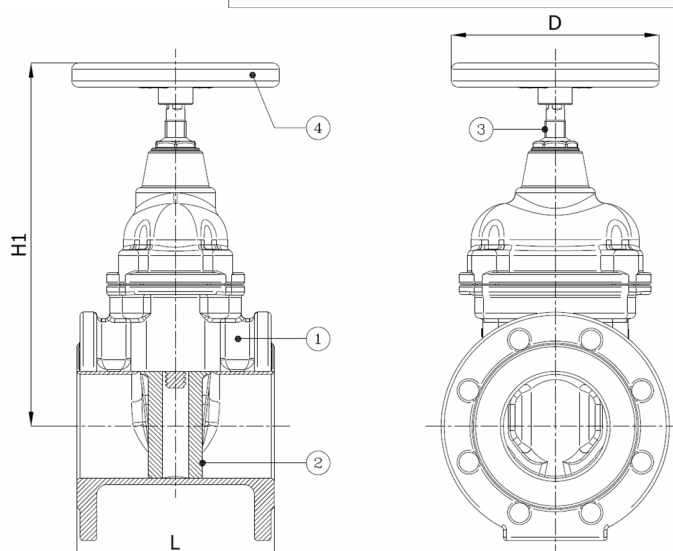

## BV49-3434E-F4-PN10/PN16 - VOLANT

Vanne à coin, à brides PN16, opercule caoutchouc, F4 longueur courte, avec volant, temp. max. 80°C

Norme d'écartement: EN 558-1 série 14

N° d'article	Réf. Belven
BV49-3434E-F4-PN10	
BV49-3434E-F4-PN10 - NOT PUBLISHED A3-A4	
BV49-3434E-F4-PN10-BS NOT PUBLISHED A3-A4	
BV49-3434E-F4-PN16 DN040-DN150	
BV49-3434E-F4-PN16 DN040-DN150 NOT PUBLISHED A3-A4	
BV49-3434E-F4-PN16 DN200-DN600	
BV49-3434E-F4-PN16 DN200-DN600 NOT PUBLISHED A3-A4	
BV49-3434E-F4-PN16-BS DN050-DN300 NOT PUBLISHED A4	
BV49-3434E-F4-PN16-BS DN350-DN600 NOT PUBLISHED A4	
BV49-3434E-F5-PN10 NOT PUBLISHED A4	
BV49-3434E-F5-PN10-BS NOT PUBLISHED A4	
BV49-3434E-F5-PN16 DN040-DN150 NOT PUBLISHED A4	
BV49-3434E-F5-PN16 DN200-DN600 NOT PUBLISHED A4	
BV49-3434E-F5-PN16-BS DN050-DN300 NOT PUBLISHED A4	
BV49-3434E-F5-PN16-BS DN350-DN600 NOT PUBLISHED A4	
BV49A-3434B-F4-PN10 DN200+250 PUBLISHED	
BV49A-3434B-F4-PN16 DN040-DN150	
BV49A-3434B-F4-PN16 DN200-DN600 NOT PUBLISHED A4	
BV49A-3434B-F5-PN10 NOT PUBLISHED A4	
BV49A-3434B-F5-PN16 DN040-DN150	
BV49A-3434B-F5-PN16 DN200-DN600	

## BV49-3434E-F4-PN10/PN16 - VOLANT

DN/Pouce	Cl. press.	Poids(kg)
	PN10	
	PN16	

Belven N.V.

Blokhuisstraat 24 | 2800 Mechelen | Belgium

Tel. 015 29 40 70 | Fax. 015 20 14 13 | [info@belven.com](mailto:info@belven.com) | [www.belven.com](http://www.belven.com)