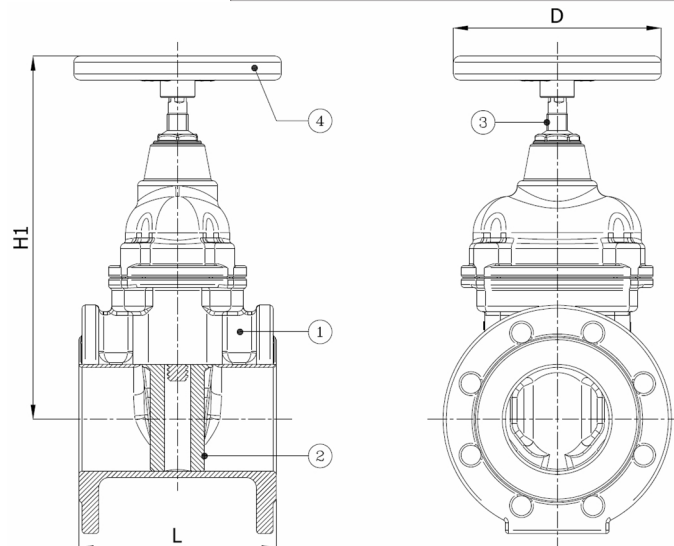

Technical Product Sheet

BV49-3434E-F4-PN10/PN16 - Handwheel

Gate valve, flanged PN16, resilient seated, F4 short face to face, with handwheel, max. temp. 80°C
Face to Face Standard: EN 558-1 series 14

Item Number	Belven Ref.
BV49-3434E-F4-PN10	
BV49-3434E-F4-PN10 - NOT PUBLISHED A3-A4	
BV49-3434E-F4-PN10-BS NOT PUBLISHED A3-A4	
BV49-3434E-F4-PN16 DN040-DN150	
BV49-3434E-F4-PN16 DN040-DN150 NOT PUBLISHED A3-A4	
BV49-3434E-F4-PN16 DN200-DN600	
BV49-3434E-F4-PN16 DN200-DN600 NOT PUBLISHED A3-A4	
BV49-3434E-F4-PN16-BS DN050-DN300 NOT PUBLISHED A4	
BV49-3434E-F4-PN16-BS DN350-DN600 NOT PUBLISHED A4	
BV49-3434E-F5-PN10 NOT PUBLISHED A4	
BV49-3434E-F5-PN10-BS NOT PUBLISHED A4	
BV49-3434E-F5-PN16 DN040-DN150 NOT PUBLISHED A4	
BV49-3434E-F5-PN16 DN200-DN600 NOT PUBLISHED A4	
BV49-3434E-F5-PN16-BS DN050-DN300 NOT PUBLISHED A4	
BV49-3434E-F5-PN16-BS DN350-DN600 NOT PUBLISHED A4	
BV49A-3434B-F4-PN10 DN200+250 PUBLISHED	
BV49A-3434B-F4-PN16 DN040-DN150	
BV49A-3434B-F4-PN16 DN200-DN600 NOT PUBLISHED A4	
BV49A-3434B-F5-PN10 NOT PUBLISHED A4	
BV49A-3434B-F5-PN16 DN040-DN150	
BV49A-3434B-F5-PN16 DN200-DN600	

Technical Product Sheet

BV49-3434E-F4-PN10/PN16 - Handwheel

DN/Size	Press.Cl.	Weight(kg)
	PN10	
	PN16	

Belven N.V.

Blokhuisstraat 24 | 2800 Mechelen | Belgium

Tel. 015 29 40 70 | Fax. 015 20 14 13 | info@belven.com | www.belven.com